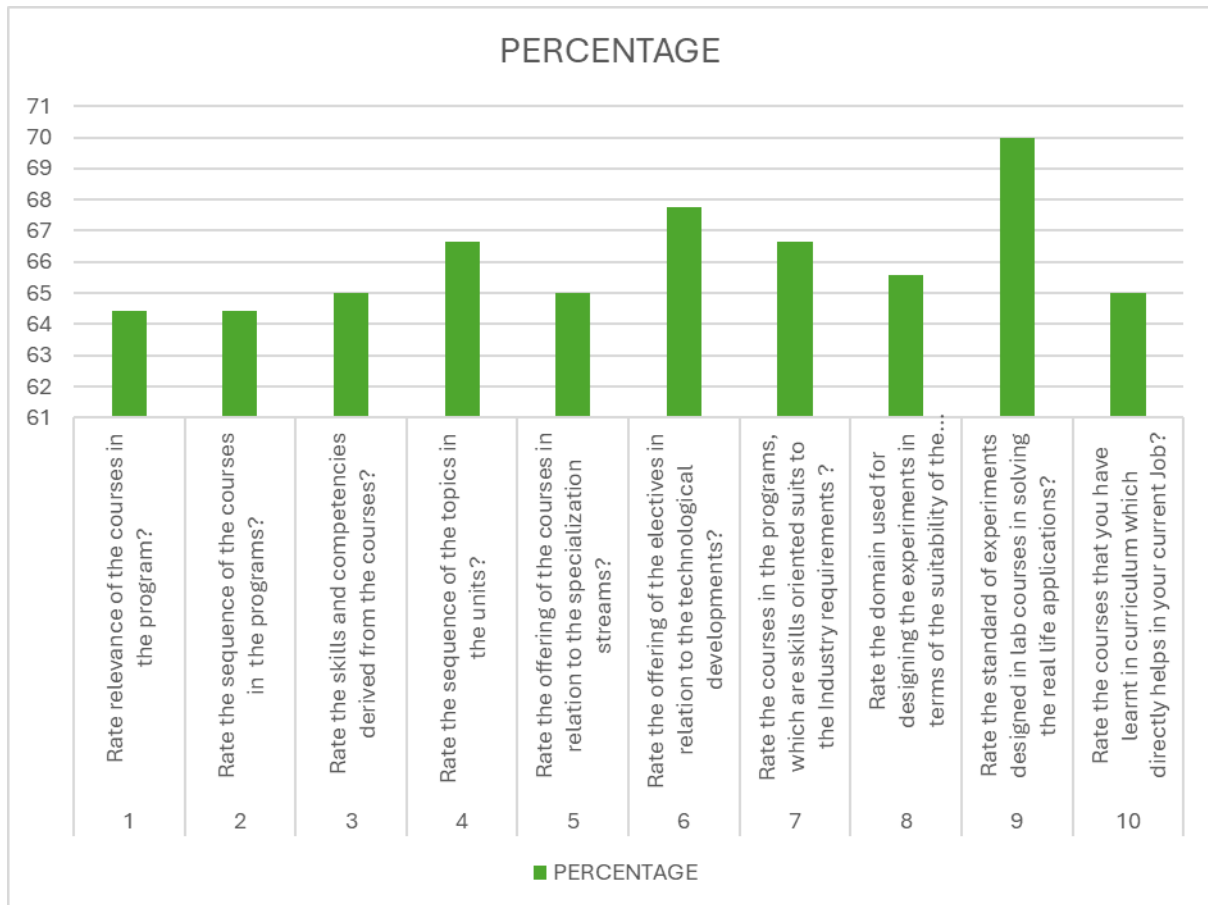

IDHAYA ENGINEERING COLLEGE FOR WOMEN

CHINNASALEM-606 201, KALLAKURICHI DISTRICT, TAMIL NADU, INDIA.

Approved by AICTE, New Delhi, Affiliated to Anna University, Chennai.

NAAC Accredited, ISO 9001: 2015 Re-certified, 2(f) Status of UGC

A Christian Minority Institution run by the Franciscan Sisters of the Immaculate Heart of Mary Society, Puducherry.

Phone: 04151-258325, 258326

Website: www.iecw.edu.in

Email ID: indhaya@iecw.edu.in

Alumni Feedback on Curriculum -Feedback Analysis Report

Column Chart

Academic Year:2023-2024 Report Date:14.11.23

From:06.11.23

To:13.11.23

Alumni Feedback Analysis-Percentage Weightage