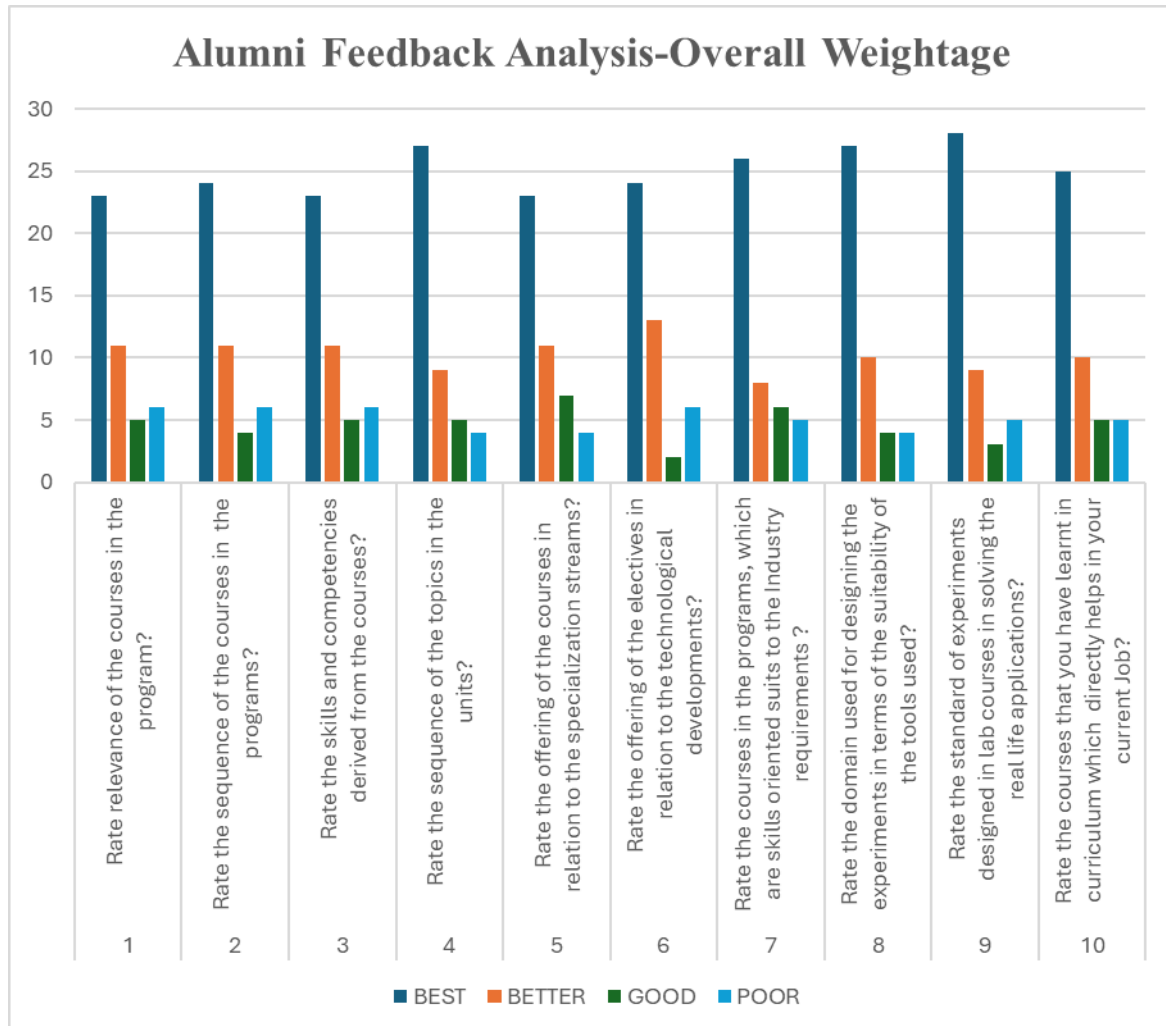

IDHAYA ENGINEERING COLLEGE FOR WOMEN

CHINNASALEM-606 201, KALLAKURICHI DISTRICT, TAMIL NADU, INDIA.

Approved by AICTE, New Delhi, Affiliated to Anna University, Chennai.

NAAC Accredited, ISO 9001: 2015 Re-certified, 2(f) Status of UGC

A Christian Minority Institution run by the Franciscan Sisters of the Immaculate Heart of Mary Society, Puducherry.

Phone: 04151-258325, 258326

Website: www.iecw.edu.in

Email ID: indhaya@iecw.edu.in

Alumni Feedback on Curriculum -Feedback Analysis Report

Column Chart

Academic Year:2023-2024 Report Date:14.11.23

From:06.11.23

To:13.11.23

Alumni Feedback Analysis-Overall Weightage